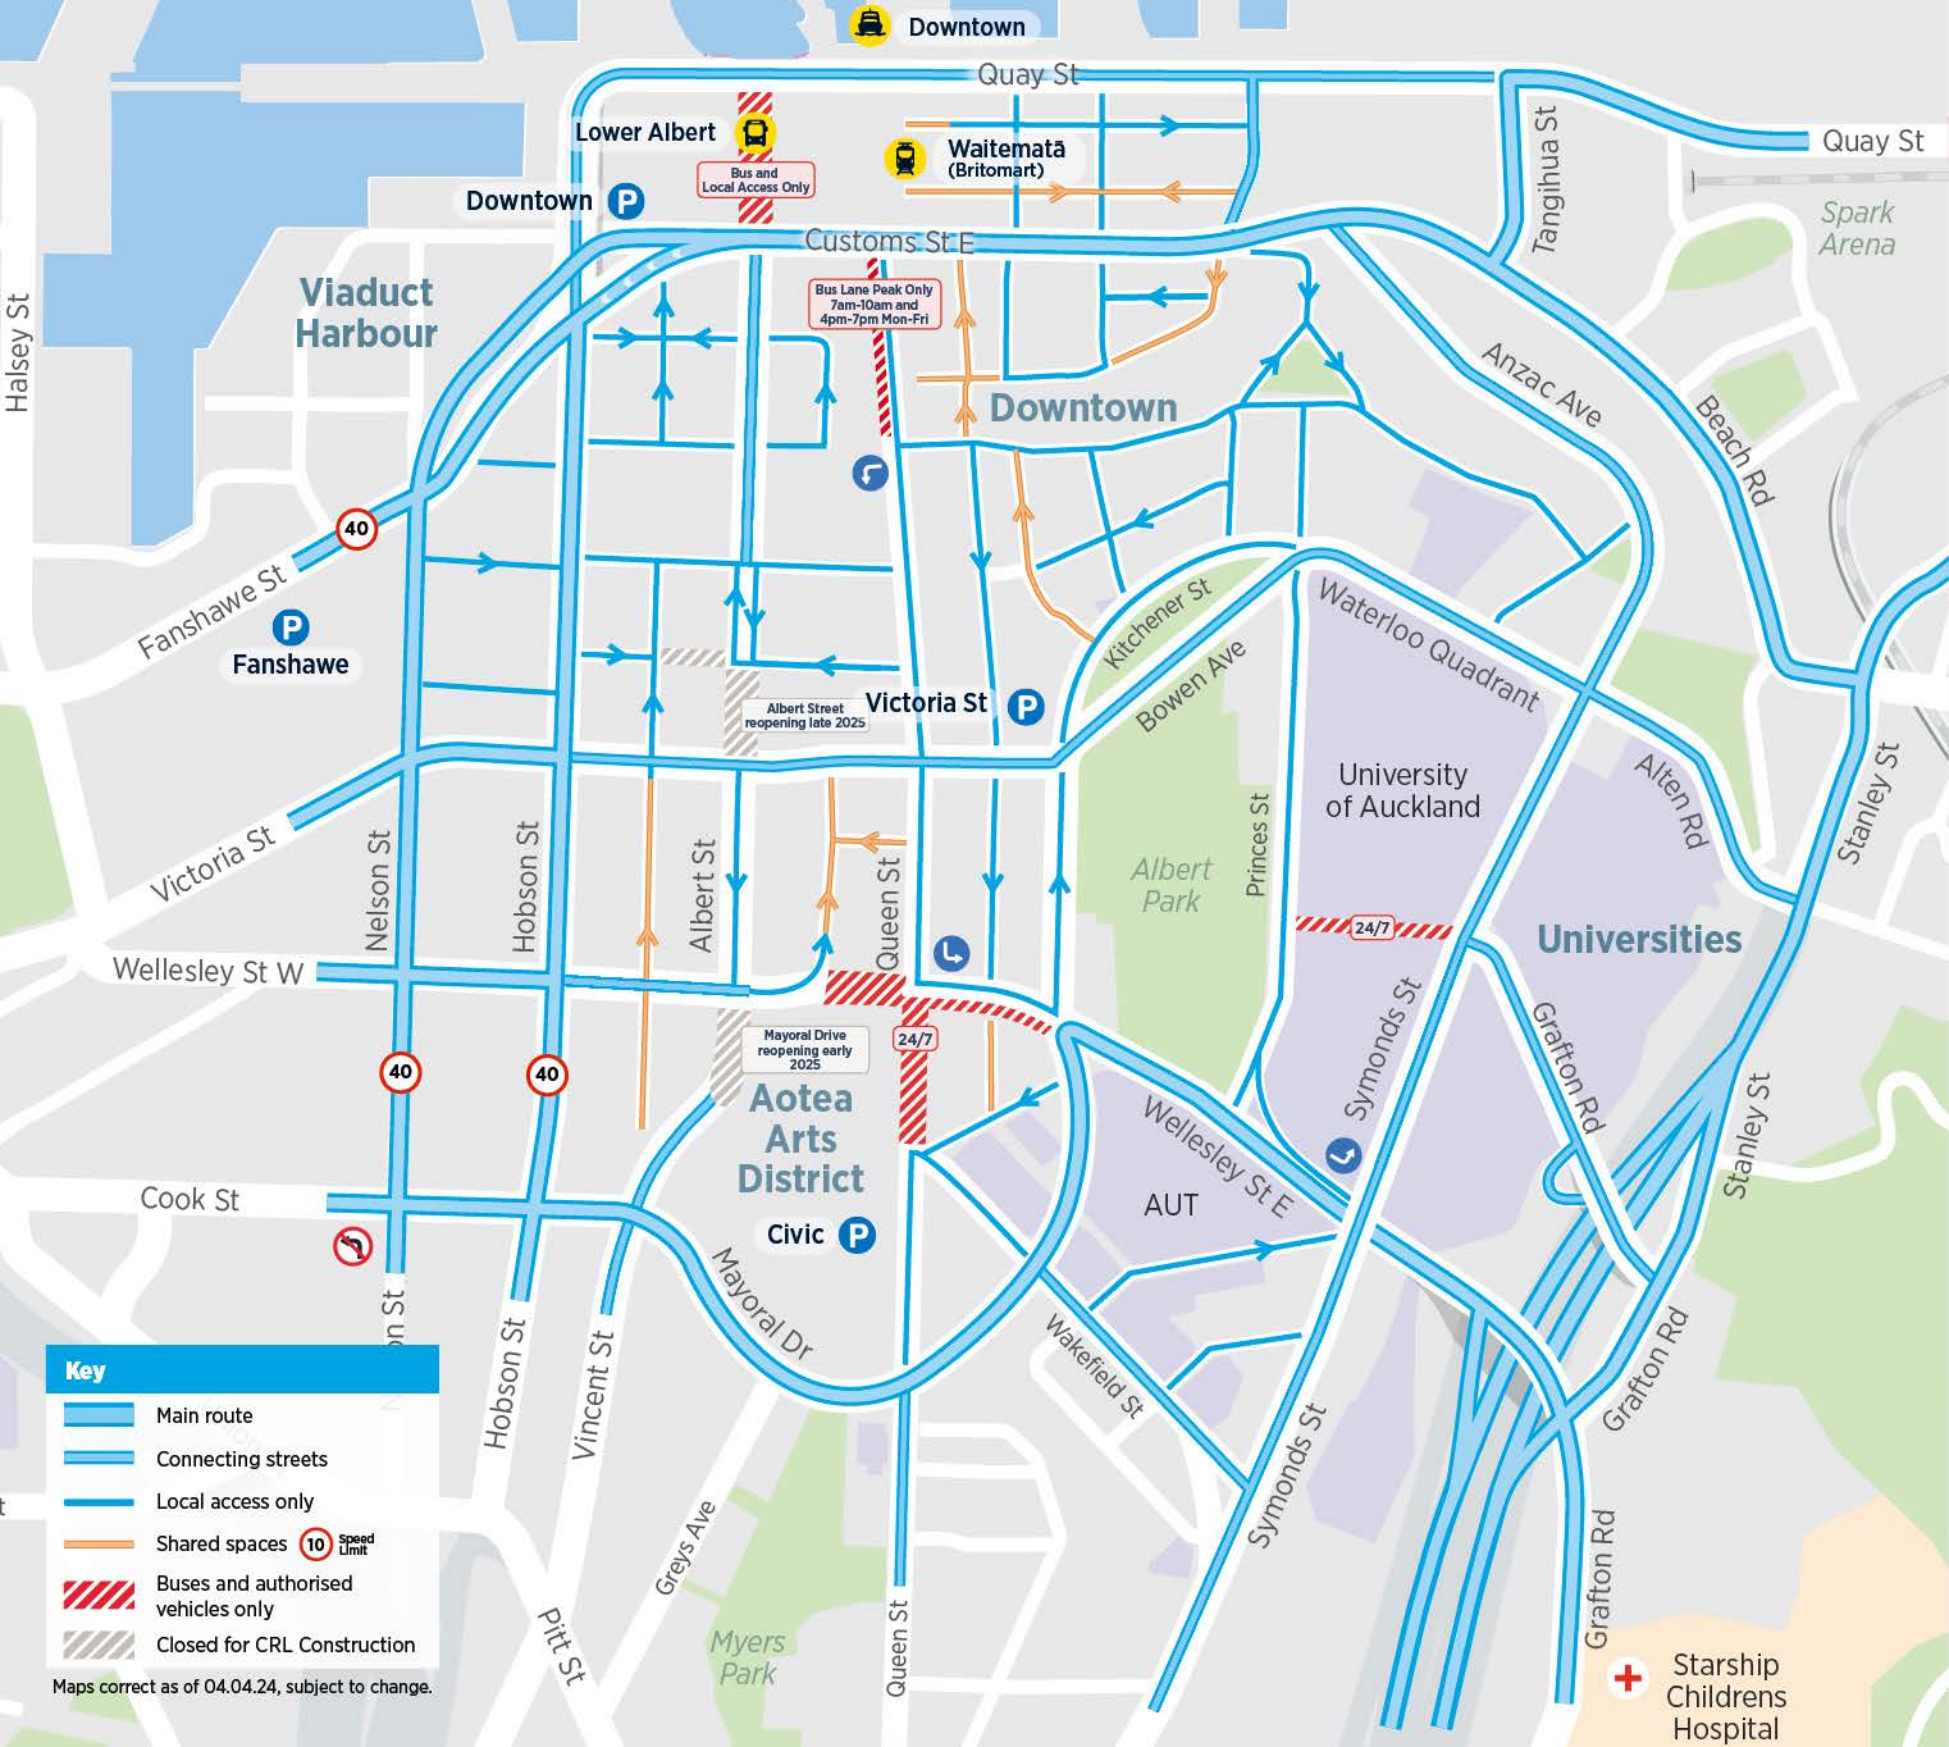

# City Centre Road Network

**30** City Centre speed limit  
Unless specified

**Key**

- Main route
- Connecting streets
- Local access only
- Shared spaces **10** Speed Limit
- Buses and authorised vehicles only
- Closed for CRL Construction

Maps correct as of 04.04.24, subject to change.

**+** Starship Childrens Hospital